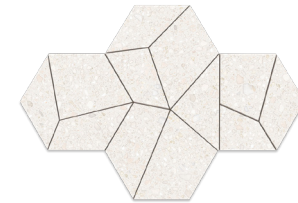

Technical Data

Thickness	7 mm & 10 mm
Frost Resistant	Yes
Finish	Matte
Application	Interior/Exterior
Rectified	Yes
Slip Resistant	R10
Shade Variation	High
DCOF	>0.42

Lead Time

In Stock/Quick Ship

Sizes

Corfu Mosaic

Intreccio Mosaic

Colors

Blanco

Size Available: 3x12

Gris

Size Available: 3x12

Salvia

Size Available: 3x12

Siena

Size Available: 3x12

Azul

Sizes Available:
12x12, 12x24, Corfu Mosaic,
Intreccio Mosaic

Blanco

Sizes Available:
12x12, 12x24, 24x24,
Corfu Mosaic, Intreccio
Mosaic

Gris

Sizes Available:
12x12, 12x24, 24x24,
Corfu Mosaic, Intreccio
Mosaic

Siena

Sizes Available:
12x12, 12x24, Corfu Mosaic,
Intreccio Mosaic

Cemento

Sizes Available: 12x12,
12x24, Intreccio Mosaic

Cobalto

Sizes Available: 12x12,
12x24, Intreccio Mosaic

Marfil

Sizes Available: 12x12,
12x24, Intreccio Mosaic