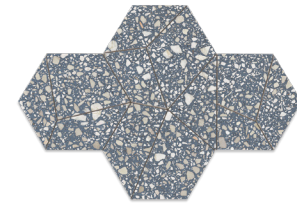

Technical Data

Thickness	7 mm & 10 mm
Frost Resistant	Yes
Finish	Matte
Application	Interior/Exterior
Rectified	Yes
Slip Resistant	R10
Shade Variation	High
DCOF	>0.42

Lead Time

In Stock/Quick Ship

Sizes

Corfu Mosaic

Intreccio Mosaic

Colors

Blanco

Size Available: 3x12

Gris

Size Available: 3x12

Salvia

Size Available: 3x12

Siena

Size Available: 3x12

Azul

Sizes Available:
12x12, 12x24, Corfu Mosaic,
Intreccio Mosaic

Blanco

Sizes Available:
12x12, 12x24, 24x24,
Corfu Mosaic, Intreccio
Mosaic

Gris

Sizes Available:
12x12, 12x24, 24x24,
Corfu Mosaic, Intreccio
Mosaic

Siena

Sizes Available:
12x12, 12x24, Corfu Mosaic,
Intreccio Mosaic

Cemento

Sizes Available: 12x12,
12x24, Intreccio Mosaic

Cobalto

Sizes Available: 12x12,
12x24, Intreccio Mosaic

Marfil

Sizes Available: 12x12,
12x24, Intreccio Mosaic